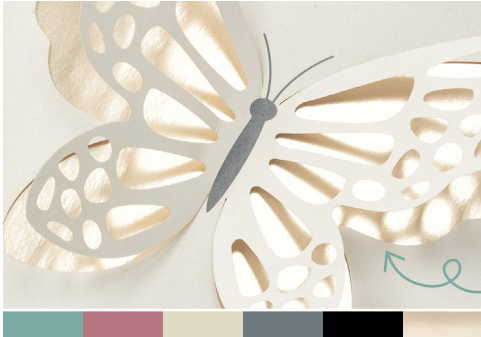

## GET READY TO SUBSCRIBE!

Subscribe to Paper Pumpkin for a monthly, all-inclusive crafting kit that's a fun surprise! Each kit includes a photopolymer stamp set, Classic Stampin' Spot, and step by step instructions to complete exclusive paper craft projects, including cards, tags, and gift packaging. Keep reading for a sneak peek of our upcoming kits. And don't miss the special add-on that coordinates with all three months!

### APRIL: Delicate Wings

Subscribe 11 March–10 April

*Send elegant words of encouragement and support to those you love.*

- Makes 9 cards: 3 each of 3 designs with 9 coordinating envelopes
- Precut paper pieces and butterfly designs
- Champagne foil images, sentiments, and labels
- Coordinating colors: Lost Lagoon, Moody Mauve, Basic Beige, Basic Gray (Classic Stampin' Spot), Basic Black, champagne foil